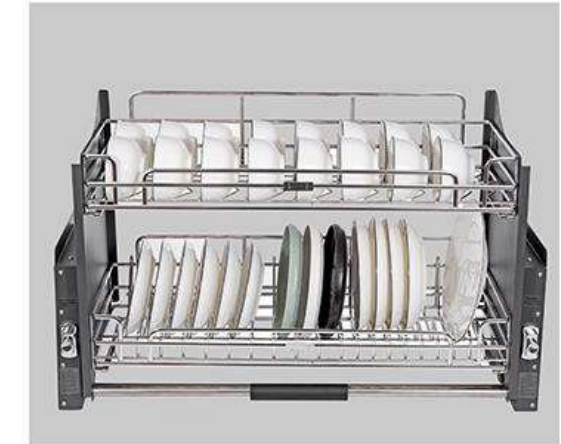

ELEVATOR BASKET METAL STYLE

طبقه چند منظوره آسانسوری متال

- کف دارای قفسه تنظیم کننده ظروف
- دارای سینی پلاستیکی
- متریال متال
- جک قابل تنظیم وزن آرام بند
- قابلیت نصب به دیواره چپ و راست

Code	Cabinet Width T(MM)	W*D*H (MM) With Slides	Leyer	
AB-7008F	800	764*305*600	2	1
AB-7007F	900	864*305*600	2	1