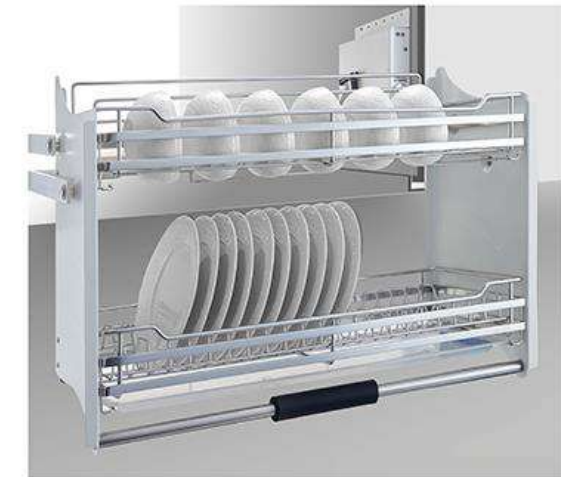

ELEVATOR BASKET METAL STYLE

طبقه چند منظوره آسانسوری متال

- کف دارای قفسه تنظیم کننده ظروف
- دارای سینی پلاستیکی
- متریال متال
- جک قابل تنظیم وزن آرام بند
- قابلیت نصب به دیواره چپ و راست

Code	Cabinet Width T(MM)	W*D*H (MM) With Slides	Leyer	
AB-7008F	800	764*305*600	2	1
AB-7007F	900	864*305*600	2	1