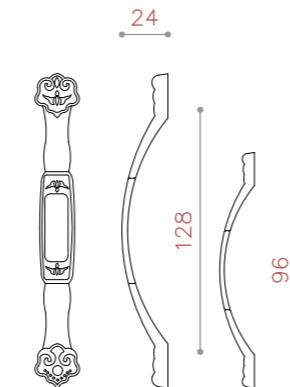

TOUCH OF BEAUTY
& QUALITY

MADE IN IRAN

CODE:1070

COLOR: PVD / CP / MAB-MATT* / MSN / BLACK
SIZE: 192/256/320

CODE:1071

COLOR: PVD / CP / COFFEE* / MAB-MATT* / BLACK
SIZE: 192/256/320

CODE:1074

COLOR: PVD / CP* / COFFEE / MAB-MATT*
SIZE: 160-192/224-256/288-320

CODE:1076

COLOR: PVD* / CP* / COFFEE* / MAB-MATT*
SIZE: 128

CODE:1076

COLOR: PVD / CP* / COFFEE / MAB-MATT*
SIZE: KNOB

CODE:1077

COLOR: PVD / CP* / COFFEE* / MAB-MATT*
SIZE: 96-128/160-192

CODE:1078

COLOR: PVD* / CP* / COFFEE* / MAB-MATT*
SIZE: 96/128

CODE:1079

COLOR: PVD* / CP* / COFFEE* / MAB-MATT*
SIZE: 96/128

CODE:1080

COLOR: PVD*/ CP*/ COFFEE*/ MAB-MATT*
SIZE: 96/128

CODE:1081

COLOR: PVD / CP*/ COFFEE*/ MAB-MATT*
SIZE: 96/128

CODE:1082

COLOR: PVD / CP*/ COFFEE / MAB-MATT*
SIZE: 96/128

CODE:1083

COLOR: PVD / MSN / COFFEE*/ CP / BLACK
SIZE: 128/192/256

CODE:1084

COLOR: PVD / MSN /COFFEE* / CP
SIZE: 128/192/256

CODE:1085

COLOR: PVD / MSN / COFFEE / CP
SIZE: 128/192/256

CODE:1086

COLOR: PVD / CP / COFFEE*/ MSN
SIZE: 96/128/160