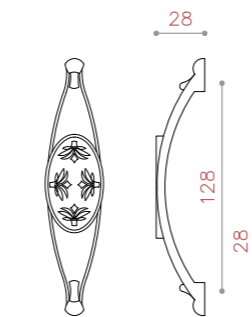

COLOR: PVD / CP / COFFEE* / MAB-MATT*

SIZE: 128/192/256

CODE:1067

COLOR: PVD / CP / COFFEE* / MAB-MATT*

SIZE: 96/160

CODE:1069

COLOR: PVD / CP / COFFEE / MAB-MATT*

SIZE: 160/192/224/256

TOUCH OF BEAUTY
& QUALITY

MADE IN IRAN

CODE:1070

COLOR: PVD / CP / MAB-MATT* / MSN / BLACK
SIZE: 192/256/320

CODE:1071

COLOR: PVD / CP / COFFEE* / MAB-MATT* / BLACK
SIZE: 192/256/320

CODE:1074

COLOR: PVD / CP* / COFFEE / MAB-MATT*
SIZE: 160-192/224-256/288-320

CODE:1076

COLOR: PVD* / CP* / COFFEE* / MAB-MATT*
SIZE: 128

CODE:1076

COLOR: PVD / CP* / COFFEE / MAB-MATT*
SIZE: KNOB

CODE:1077

COLOR: PVD / CP* / COFFEE* / MAB-MATT*
SIZE: 96-128/160-192

CODE:1078

COLOR: PVD* / CP* / COFFEE* / MAB-MATT*
SIZE: 96/128