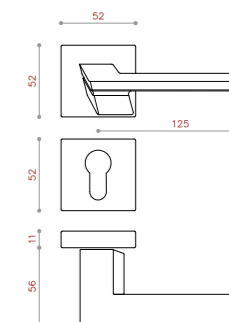

CODE:LX002

COLOR: BR-PVD / SN / LRX*/MAB-MATT* / BLACK /GRAY