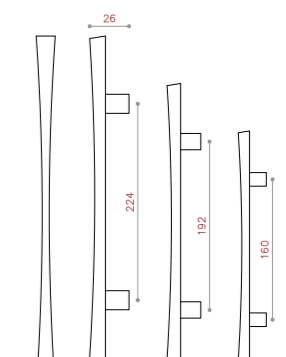

COLOR: PVD / CP / COFFEE*/ MAB-MATT*
SIZE: 128/160/192/224

CODE:R250

COLOR: PVD*/ CP / MAB-MATT*/ MSN
SIZE: 128/160/192/224

CODE:R400

COLOR: PVD / CP / COFFEE*/ MAB-MATT*
SIZE: 160/192/224/256

CODE:R500

COLOR: PVD / CP / COFFEE*/ MAB-MATT*
SIZE: 160/192/224