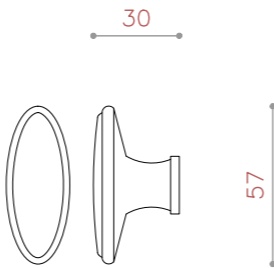

MADE IN IRAN

CODE:1042

COLOR: PVD / CP / COFFEE / MAB-MATT*
SIZE: 192/224/256

CODE:1047

COLOR: PVD / CP / COFFEE*/ MAB-MATT*
SIZE: 128/160/192

CODE:1049

COLOR: PVD+GOLD / COFFEE+GOLD / MABMATT+RED
SIZE: KNOB