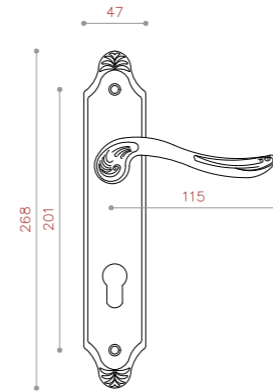

CODE:PL004

COLOR: PVD / SN*/ LRX / MAB-MATT *