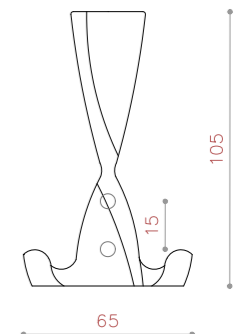

COLOR: PVD* / CP / MAB-MATT

SIZE: L/S

CODE:L700

COLOR: PVD* / CP / MAB-MATT*

SIZE: L/S

CODE:L800

COLOR: PVD* / CP / MAB-MATT*

SIZE: -