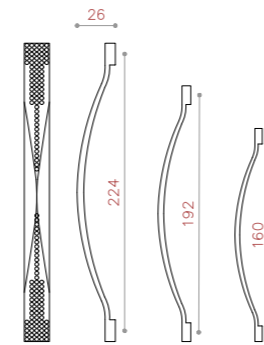

COLOR: PVD / CP / COFFEE*/ MAB-MATT*
SIZE: 128/160/192/224

CODE:R250

COLOR: PVD*/ CP / MAB-MATT*/ MSN
SIZE: 128/160/192/224

CODE:R400

COLOR: PVD / CP / COFFEE*/ MAB-MATT*
SIZE: 160/192/224/256

CODE:R500

COLOR: PVD / CP / COFFEE*/ MAB-MATT*
SIZE: 160/192/224

CODE:R700

COLOR: PVD / CP / COFFEE*/ MAB-MATT*
SIZE: 160-192/192-224/224-256

CODE:R900

COLOR: PVD / CP / COFFEE*/ MAB-MATT*
SIZE: 160/192/224

CODE:R1100

COLOR: PVD / CP / COFFEE*/ MAB-MATT*
SIZE: 160/192/224