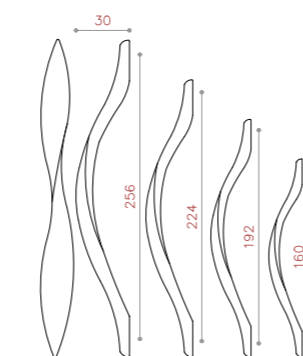

CODE:1054

COLOR: PVD / COFFEE / MAB-MATT*
SIZE: 96/128

TOUCH OF BEAUTY
& QUALITY

MADE IN IRAN

CODE:1055

COLOR: PVD+GOLD / COFFEE+GOLD* / MAB-MATT+RED

SIZE: 96/128

CODE:1066

COLOR: PVD / CP / COFFEE* / MAB-MATT*

SIZE: 128/192/256

CODE:1067

COLOR: PVD / CP / COFFEE* / MAB-MATT*

SIZE: 96/160

CODE:1069

COLOR: PVD / CP / COFFEE / MAB-MATT*

SIZE: 160/192/224/256

TOUCH OF BEAUTY
& QUALITY

MADE IN IRAN

CODE:1070

COLOR: PVD / CP / MAB-MATT* / MSN / BLACK
SIZE: 192/256/320

CODE:1071

COLOR: PVD / CP / COFFEE* / MAB-MATT* / BLACK
SIZE: 192/256/320

CODE:1074

COLOR: PVD / CP* / COFFEE / MAB-MATT*
SIZE: 160-192/224-256/288-320