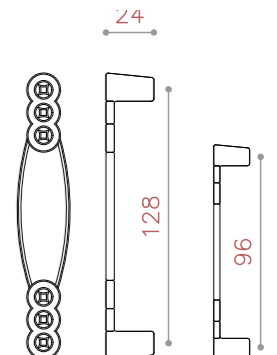

TOUCH OF BEAUTY
& QUALITY

MADE IN IRAN

CODE:1070

COLOR: PVD / CP / MAB-MATT* / MSN / BLACK
SIZE: 192/256/320

CODE:1071

COLOR: PVD / CP / COFFEE* / MAB-MATT* / BLACK
SIZE: 192/256/320

CODE:1074

COLOR: PVD / CP* / COFFEE / MAB-MATT*
SIZE: 160-192/224-256/288-320

CODE:1076

COLOR: PVD* / CP* / COFFEE* / MAB-MATT*
SIZE: 128

CODE:1076

COLOR: PVD / CP* / COFFEE / MAB-MATT*
SIZE: KNOB

CODE:1077

COLOR: PVD / CP* / COFFEE* / MAB-MATT*
SIZE: 96-128/160-192

CODE:1078

COLOR: PVD* / CP* / COFFEE* / MAB-MATT*
SIZE: 96/128

CODE:1079

COLOR: PVD* / CP* / COFFEE* / MAB-MATT*
SIZE: 96/128

CODE:1080

COLOR: PVD*/ CP*/ COFFEE*/ MAB-MATT*
SIZE: 96/128

CODE:1081

COLOR: PVD / CP*/ COFFEE*/ MAB-MATT*
SIZE: 96/128

CODE:1082

COLOR: PVD / CP*/ COFFEE / MAB-MATT*
SIZE: 96/128

CODE:1083

COLOR: PVD / MSN / COFFEE*/ CP / BLACK
SIZE: 128/192/256

CODE:1084

COLOR: PVD / MSN /COFFEE* / CP
SIZE: 128/192/256

CODE:1085

COLOR: PVD / MSN / COFFEE / CP
SIZE: 128/192/256

CODE:1086

COLOR: PVD / CP / COFFEE*/ MSN
SIZE: 96/128/160