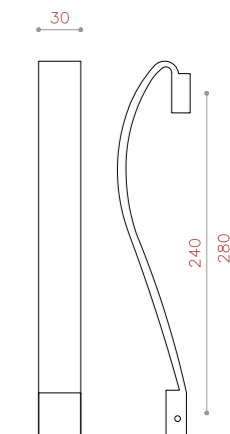

CODE:H50

COLOR: PVD / CP / LRX / MAB-MATT *
SIZE: 240