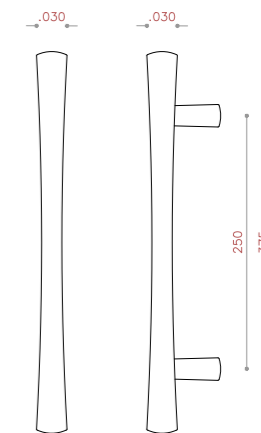

CODE:1094
COLOR: BLACK
SIZE: 128/192

CODE:1095
COLOR: BLACK
SIZE: 128/192

CODE:L100
COLOR: BLACK
SIZE:-

CODE:L200
COLOR: BLACK
SIZE:-

PULL HANDLES
SERIES

www.3aplus-co.com

CODE:H30

COLOR: PVD / SN / CP / LRX* / MAB-MATT *
SIZE: 250