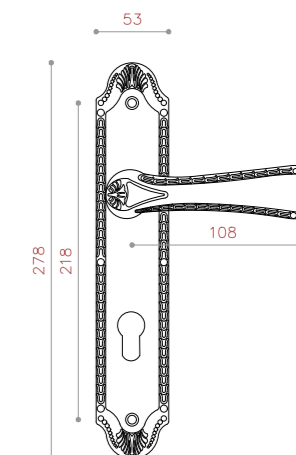

CODE:PL0020

COLOR: PVD / SN*/LRX / MAB-MATT*