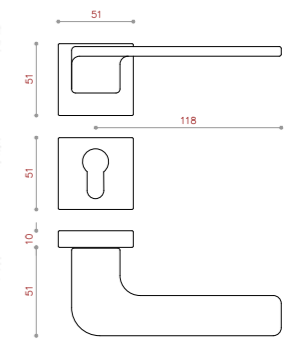

CODE:LX0030

COLOR: PVD / SN / BLACK / GRAY