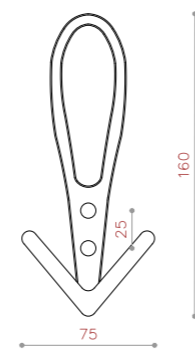

CODE:L300

COLOR: PVD* / CP / MAB-MATT

SIZE: L/S