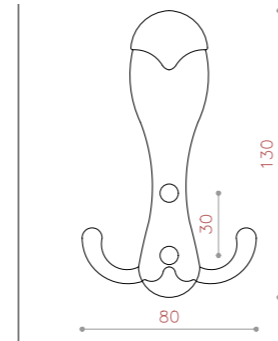

HOOK
PRODUCTS

www.3aplus-co.com

MADE IN IRAN

CODE:L920

COLOR: PVD / CP / BLACK

SIZE: L/S

CODE:L930

COLOR: PVD / CP / BLACK