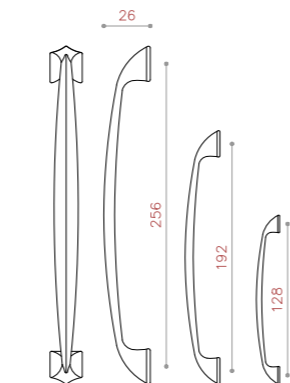

CODE:1076

COLOR: PVD* / CP* / COFFEE* / MAB-MATT*
SIZE: 128

CODE:1076

COLOR: PVD / CP* / COFFEE / MAB-MATT*
SIZE: KNOB

CODE:1077

COLOR: PVD / CP* / COFFEE* / MAB-MATT*
SIZE: 96-128/160-192

CODE:1078

COLOR: PVD* / CP* / COFFEE* / MAB-MATT*
SIZE: 96/128

CODE:1079

COLOR: PVD* / CP* / COFFEE* / MAB-MATT*
SIZE: 96/128

CODE:1080

COLOR: PVD*/ CP*/ COFFEE*/ MAB-MATT*
SIZE: 96/128

CODE:1081

COLOR: PVD / CP*/ COFFEE*/ MAB-MATT*
SIZE: 96/128

CODE:1082

COLOR: PVD / CP*/ COFFEE / MAB-MATT*
SIZE: 96/128

CODE:1083

COLOR: PVD / MSN / COFFEE*/ CP / BLACK
SIZE: 128/192/256

CODE:1084

COLOR: PVD / MSN /COFFEE* / CP
SIZE: 128/192/256

CODE:1085

COLOR: PVD / MSN / COFFEE / CP
SIZE: 128/192/256

CODE:1086

COLOR: PVD / CP / COFFEE*/ MSN
SIZE: 96/128/160