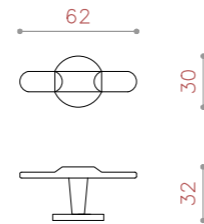

NEW PRODUCT

CODE:1093

COLOR: PVD / CP / SN / BLACK / BRASS / BSN
 SIZE: KNOB/ 128/192/256

CODE:1093

COLOR: PVD / CP / SN / BLACK / BRASS / BSN
 SIZE: KNOB

CODE:1094

COLOR: PVD / CP / SN / BLACK / BRASS / BSN
 SIZE: 128/192