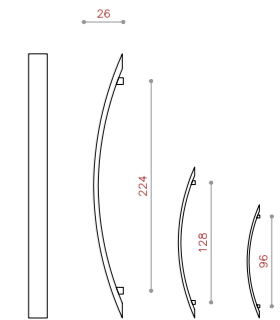

CODE:ZS200

COLOR: PVD / CP / MAB-MATT / MSN
SIZE: 96/160/224