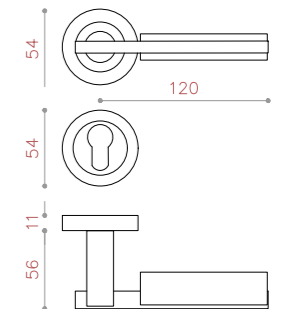

NEW PRODUCT

CODE:1093

COLOR: PVD / CP / SN / BLACK / BRASS / BSN
 SIZE: KNOB/ 128/192/256

CODE:1093

COLOR: PVD / CP / SN / BLACK / BRASS / BSN
 SIZE: KNOB

CODE:1094

COLOR: PVD / CP / SN / BLACK / BRASS / BSN
 SIZE: 128/192

NEW PRODUCT

CODE:1095

COLOR: PVD / SN / CP / BLACK / BRASS / BSN
 SIZE: 128/192

CODE:LX0034

COLOR: BLACK-PVD / SN-CP / LRX-BLACK

TOUCH OF BEAUTY
 & QUALITY

MADE IN IRAN

DOOR HANDLES SERIES