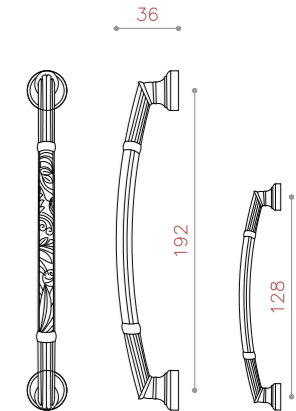

CODE:1023

COLOR: PVD / CP / COFFEE*/ MAB-MATT*
SIZE: 192/224/256

CODE:1024

COLOR: PVD / CP / COFFEE*/ MAB-MATT*
SIZE: 160/192/256/320

CODE:1025

COLOR: PVD/ CP / COFFEE / MAB-MATT*
SIZE: 160-192/224-256/288-320

CODE:1030

COLOR: PVD / CP / MAB-MATT* / MSN* / BLACK
SIZE: 128/192/256/320

CODE:1034

COLOR: PVD / CP* / COFFEE / MAB-MATT*
SIZE: 128/192

CODE:1035

COLOR: PVD / MSN* / COFFEE / MAB-MATT
SIZE: 96/160

Door & Cabinet Hardware

CODE:1036

COLOR: PVD / MSN* / COFFEE / MAB-MATT*
SIZE: 128/192

CODE:1037

COLOR: PVD / CP / COFFEE* / MAB-MATT
SIZE: 192/256/320

CODE:1041

COLOR: PVD / CP / MAB-MATT* / MSN / BLACK
SIZE: 128/192/256

10 YEARS GUARANTEE