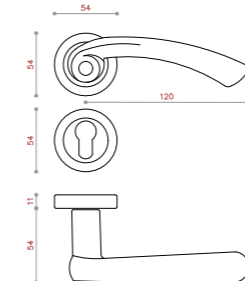

CODE:LX008

COLOR: PVD / SN-CP / LRX / MAB-MAT *