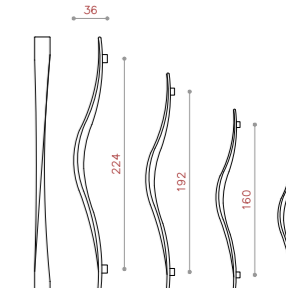

CODE:R200

COLOR: PVD / CP / COFFEE*/ MAB-MATT*
SIZE: 128/160/192/224