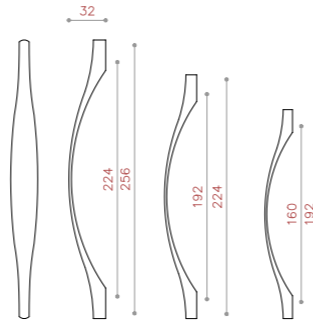

CODE:R700

COLOR: PVD / CP / COFFEE*/ MAB-MATT*
SIZE: 160-192/192-224/224-256