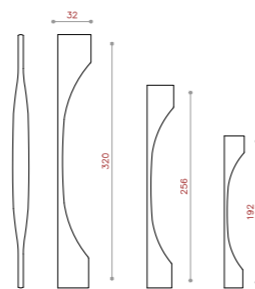

COLOR: PVD / CP / MAB-MATT / MSN
SIZE: 96/160/224

CODE:A400

COLOR: PVD* / CP / COFFEE* / MAB-MATT*
SIZE: 128/160/224

10 YEARS
GUARANTEE

MADE IN IRAN

CODE:A500

COLOR: PVD*/ MSN / CP /COFFEE*
SIZE: 192/256/320