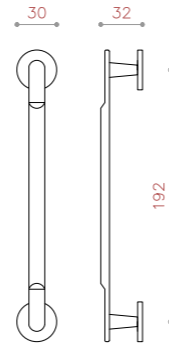

CODE:1083

COLOR: PVD / MSN / COFFEE*/ CP / BLACK
SIZE: 128/192/256

CODE:1084

COLOR: PVD / MSN /COFFEE* / CP
SIZE: 128/192/256

CODE:1085

COLOR: PVD / MSN / COFFEE / CP
SIZE: 128/192/256

CODE:1086

COLOR: PVD / CP / COFFEE*/ MSN
SIZE: 96/128/160

CODE:1087

COLOR: PVD / MSN*/ COFFEE /MAB-MATT*
SIZE: 128/160/192

CODE:1093

NEW

COLOR: PVD / CP / SN / BLACK / BRASS / BSN
SIZE: 128/192/256

CODE:1094

NEW

COLOR: PVD / CP / SN / BLACK / BRASS / BSN
SIZE: 128/192

CODE:1095

NEW

COLOR: PVD / CP / SN / BLACK / BRASS / BSN
SIZE: 128/192

CODE:S500

COLOR: PVD / MSN / COFFEE* / CP
SIZE: 160/192/224

CODE:T400

COLOR: PVD* / CP / MAB-MATT* / MSN
SIZE: 128/160/192/224

CODE:ZS200