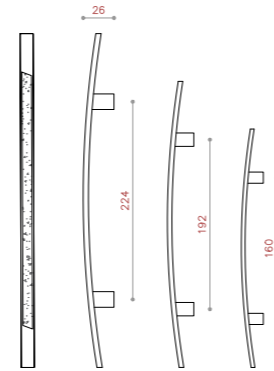

CODE:R900

COLOR: PVD / CP / COFFEE*/ MAB-MATT*
SIZE: 160/192/224