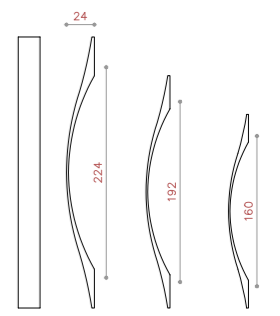

CODE:1083

COLOR: PVD / MSN / COFFEE*/ CP / BLACK
SIZE: 128/192/256

CODE:1084

COLOR: PVD / MSN /COFFEE* / CP
SIZE: 128/192/256

CODE:1085

COLOR: PVD / MSN / COFFEE / CP
SIZE: 128/192/256

CODE:1086

COLOR: PVD / CP / COFFEE*/ MSN
SIZE: 96/128/160

CODE:1095

NEW

COLOR: PVD / CP / SN / BLACK / BRASS / BSN
SIZE: 128/192

CODE:S500

COLOR: PVD / MSN / COFFEE* / CP
SIZE: 160/192/224

CODE:T400

COLOR: PVD* / CP / MAB-MATT* / MSN
SIZE: 128/160/192/224

CODE:ZS200

COLOR: PVD / CP / MAB-MATT / MSN
SIZE: 96/160/224

CODE:A400

COLOR: PVD* / CP / COFFEE* / MAB-MATT*
SIZE: 128/160/224

10 YEARS
GUARANTEE

MADE IN IRAN

CODE:A500

COLOR: PVD*/ MSN / CP /COFFEE*
SIZE: 192/256/320