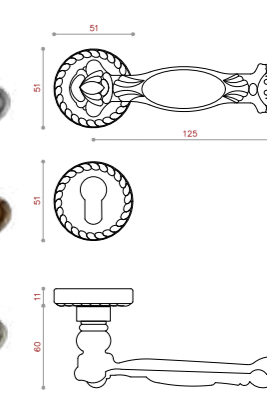

COLOR: PVD / SN-CP / LRX / MAB-MATT *

CODE:LX0012

COLOR: PVD / SN*/ LRX / MAB-MATT *

CODE:LX0013

COLOR: PVD / SN*/ LRX / MAB-MATT *

TOUCH OF BEAUTY
& QUALITY

MADE IN IRAN

3A PLUS