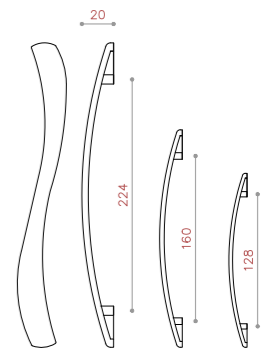

CODE:1083

COLOR: PVD / MSN / COFFEE*/ CP / BLACK
SIZE: 128/192/256

CODE:1084

COLOR: PVD / MSN /COFFEE* / CP
SIZE: 128/192/256

CODE:1085

COLOR: PVD / MSN / COFFEE / CP
SIZE: 128/192/256

CODE:1086

COLOR: PVD / CP / COFFEE*/ MSN
SIZE: 96/128/160

CODE:1087

COLOR: PVD / MSN*/ COFFEE /MAB-MATT*
SIZE: 128/160/192

CODE:1093

NEW

COLOR: PVD / CP / SN / BLACK / BRASS / BSN
SIZE: 128/192/256

CODE:1094

NEW

COLOR: PVD / CP / SN / BLACK / BRASS / BSN
SIZE: 128/192

CODE:1095

NEW

COLOR: PVD / CP / SN / BLACK / BRASS / BSN
SIZE: 128/192

CODE:S500

COLOR: PVD / MSN / COFFEE* / CP
SIZE: 160/192/224

CODE:T400

COLOR: PVD* / CP / MAB-MATT* / MSN
SIZE: 128/160/192/224

CODE:ZS200

COLOR: PVD / CP / MAB-MATT / MSN
SIZE: 96/160/224

CODE:A400

COLOR: PVD* / CP / COFFEE* / MAB-MATT*
SIZE: 128/160/224

10 YEARS
GUARANTEE

MADE IN IRAN

CODE:A500

COLOR: PVD*/ MSN / CP /COFFEE*
SIZE: 192/256/320