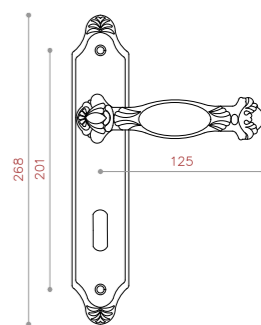

CODE:PL KEY 0013

COLOR: PVD / SN* / LRX / MAB-MATT *