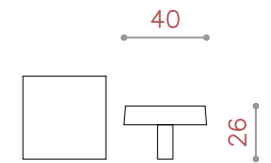

CODE:R1500

COLOR: PVD*/ CP / COFFEE*/ MAB-MATT*
SIZE: 128/160/192

CODE:ECO CERAMIC

COLOR: WHITE/BLUE / RED /GRAIN
SIZE: KNOB

CODE:TS20

COLOR: PVD / CP / BLACK
SIZE: KNOB

CODE:TS50

COLOR: CP / MSN / PVD / BLACK
SIZE: L/S