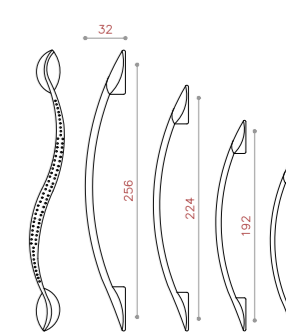

CODE:R250

COLOR: PVD*/ CP / MAB-MATT*/ MSN
SIZE: 128/160/192/224