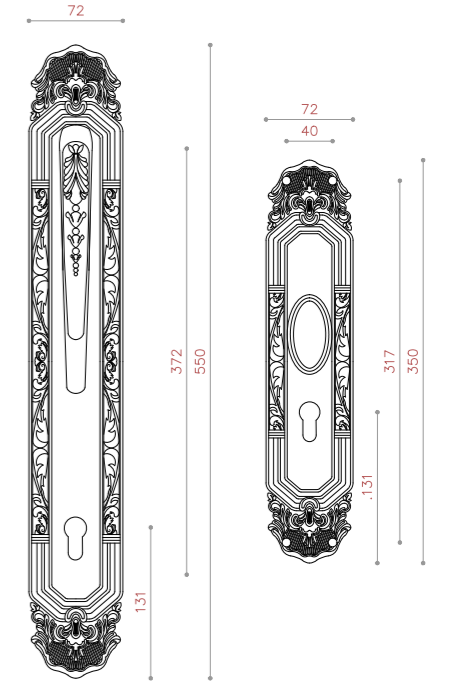

CODE:MARCO

COLOR: PVD / LRX / MAB-MATT*