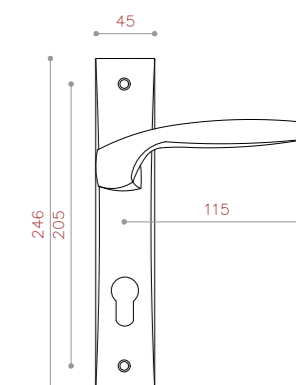

CODE:PL003

COLOR: PVD / SN / LRX* / MAB-MATT*