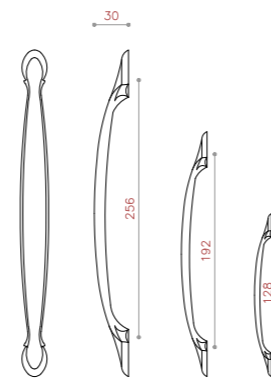

CODE:1066

COLOR: PVD / CP / COFFEE* / MAB-MATT*

SIZE: 128/192/256