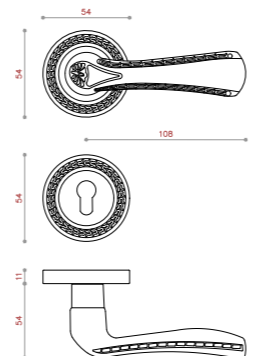

CODE:LX0020

COLOR: PVD / SN*/LRX /MAB-MATT *