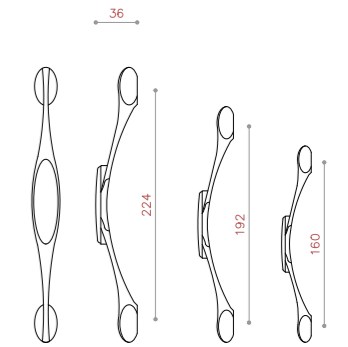

Door & Cabinet Hardware