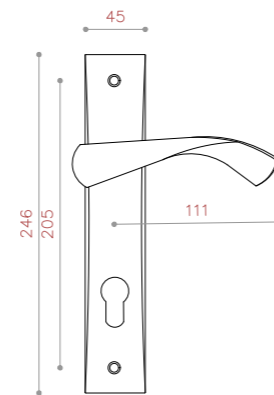

CODE:PL0028

COLOR: PVD / SN / LRX / MAB-MATT*

10 YEARS
GUARANTEE

MADE IN IRAN