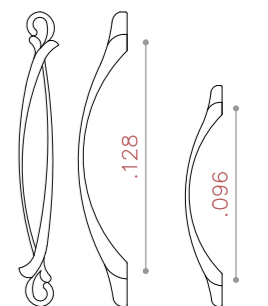

TOUCH OF BEAUTY
& QUALITY

MADE IN IRAN

CODE:1070

COLOR: PVD / CP / MAB-MATT* / MSN / BLACK
SIZE: 192/256/320

CODE:1071

COLOR: PVD / CP / COFFEE* / MAB-MATT* / BLACK
SIZE: 192/256/320

CODE:1074

COLOR: PVD / CP* / COFFEE / MAB-MATT*
SIZE: 160-192/224-256/288-320

CODE:1076

COLOR: PVD* / CP* / COFFEE* / MAB-MATT*
SIZE: 128

CODE:1076

COLOR: PVD / CP* / COFFEE / MAB-MATT*
SIZE: KNOB

CODE:1077

COLOR: PVD / CP* / COFFEE* / MAB-MATT*
SIZE: 96-128/160-192

CODE:1078

COLOR: PVD* / CP* / COFFEE* / MAB-MATT*
SIZE: 96/128

CODE:1079

COLOR: PVD* / CP* / COFFEE* / MAB-MATT*
SIZE: 96/128

CODE:1080

COLOR: PVD*/ CP*/ COFFEE*/ MAB-MATT*
SIZE: 96/128

CODE:1081

COLOR: PVD / CP*/ COFFEE*/ MAB-MATT*
SIZE: 96/128

CODE:1082

COLOR: PVD / CP*/ COFFEE / MAB-MATT*
SIZE: 96/128

CODE:1083

COLOR: PVD / MSN / COFFEE*/ CP / BLACK
SIZE: 128/192/256

CODE:1084

COLOR: PVD / MSN /COFFEE* / CP
SIZE: 128/192/256

CODE:1085

COLOR: PVD / MSN / COFFEE / CP
SIZE: 128/192/256

CODE:1086

COLOR: PVD / CP / COFFEE*/ MSN
SIZE: 96/128/160