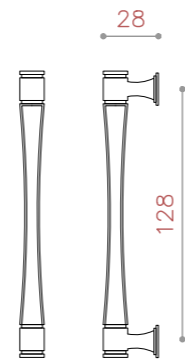

CODE:1083

COLOR: PVD / MSN / COFFEE*/ CP / BLACK
SIZE: 128/192/256

CODE:1084

COLOR: PVD / MSN /COFFEE* / CP
SIZE: 128/192/256

CODE:1085

COLOR: PVD / MSN / COFFEE / CP
SIZE: 128/192/256

CODE:1086

COLOR: PVD / CP / COFFEE*/ MSN
SIZE: 96/128/160

CODE:1087

COLOR: PVD / MSN*/ COFFEE /MAB-MATT*
SIZE: 128/160/192

CODE:1093

NEW

COLOR: PVD / CP / SN / BLACK / BRASS / BSN
SIZE: 128/192/256

CODE:1094

NEW

COLOR: PVD / CP / SN / BLACK / BRASS / BSN
SIZE: 128/192

CODE:1095

NEW

COLOR: PVD / CP / SN / BLACK / BRASS / BSN
SIZE: 128/192

CODE:S500

COLOR: PVD / MSN / COFFEE* / CP
SIZE: 160/192/224

CODE:T400

COLOR: PVD* / CP / MAB-MATT* / MSN
SIZE: 128/160/192/224

CODE:ZS200