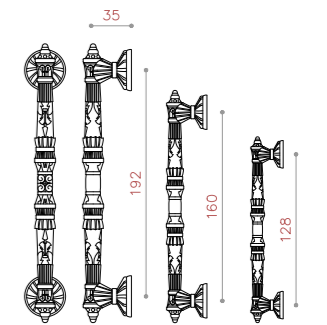

CODE:1079

COLOR: PVD* / CP* / COFFEE* / MAB-MATT*
SIZE: 96/128

CODE:1080

COLOR: PVD*/ CP*/ COFFEE*/ MAB-MATT*
SIZE: 96/128

CODE:1081

COLOR: PVD / CP*/ COFFEE*/ MAB-MATT*
SIZE: 96/128

CODE:1082

COLOR: PVD / CP*/ COFFEE / MAB-MATT*
SIZE: 96/128

CODE:1083

COLOR: PVD / MSN / COFFEE*/ CP / BLACK
SIZE: 128/192/256

CODE:1084

COLOR: PVD / MSN /COFFEE* / CP
SIZE: 128/192/256

CODE:1085

COLOR: PVD / MSN / COFFEE / CP
SIZE: 128/192/256

CODE:1086

COLOR: PVD / CP / COFFEE*/ MSN
SIZE: 96/128/160

CODE:1087

COLOR: PVD / MSN*/ COFFEE /MAB-MATT*
SIZE: 128/160/192

CODE:1093

NEW

COLOR: PVD / CP / SN / BLACK / BRASS / BSN
SIZE: 128/192/256

CODE:1094

NEW

COLOR: PVD / CP / SN / BLACK / BRASS / BSN
SIZE: 128/192