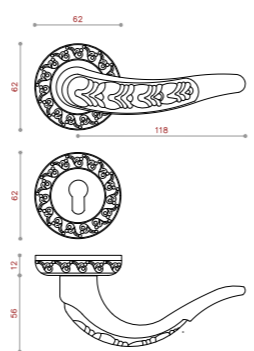

CODE:LX0022

COLOR: PVD / SN*/LRX / MAB-MATT *