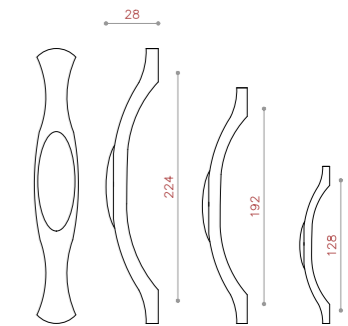

MADE IN IRAN

CODE:1042

COLOR: PVD / CP / COFFEE / MAB-MATT*
SIZE: 192/224/256

CODE:1047

COLOR: PVD / CP / COFFEE*/ MAB-MATT*
SIZE: 128/160/192

CODE:1049

COLOR: PVD+GOLD / COFFEE+GOLD / MABMATT+RED
SIZE: KNOB

CODE:1054

COLOR: PVD / COFFEE / MAB-MATT*
SIZE: 96/128

TOUCH OF BEAUTY
& QUALITY

MADE IN IRAN

CODE:1055

COLOR: PVD+GOLD / COFFEE+GOLD* / MAB-MATT+RED

SIZE: 96/128

CODE:1066