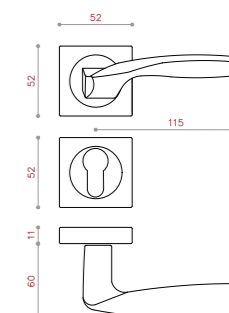

CODE:LX003

COLOR: PVD / SN-CP / LRX* / MAB-MATT *