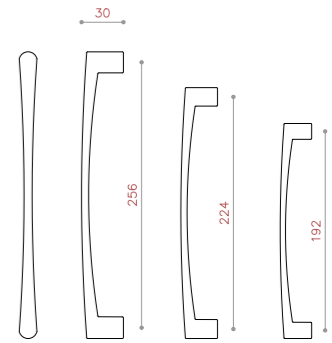

CODE:1023

COLOR: PVD / CP / COFFEE*/ MAB-MATT*
SIZE: 192/224/256