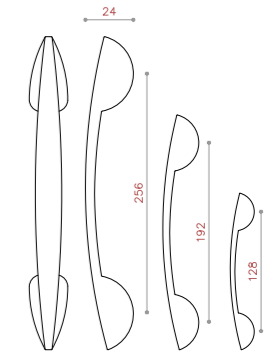

CODE:1079

COLOR: PVD* / CP* / COFFEE* / MAB-MATT*
SIZE: 96/128

CODE:1080

COLOR: PVD*/ CP*/ COFFEE*/ MAB-MATT*
SIZE: 96/128

CODE:1081

COLOR: PVD / CP*/ COFFEE*/ MAB-MATT*
SIZE: 96/128

CODE:1082

COLOR: PVD / CP*/ COFFEE / MAB-MATT*
SIZE: 96/128

CODE:1083

COLOR: PVD / MSN / COFFEE*/ CP / BLACK
SIZE: 128/192/256

CODE:1084

COLOR: PVD / MSN /COFFEE* / CP
SIZE: 128/192/256

CODE:1085

COLOR: PVD / MSN / COFFEE / CP
SIZE: 128/192/256

CODE:1086

COLOR: PVD / CP / COFFEE*/ MSN
SIZE: 96/128/160

CODE:1087

COLOR: PVD / MSN*/ COFFEE /MAB-MATT*
SIZE: 128/160/192

CODE:1093

NEW

COLOR: PVD / CP / SN / BLACK / BRASS / BSN
SIZE: 128/192/256

CODE:1094

NEW

COLOR: PVD / CP / SN / BLACK / BRASS / BSN
SIZE: 128/192