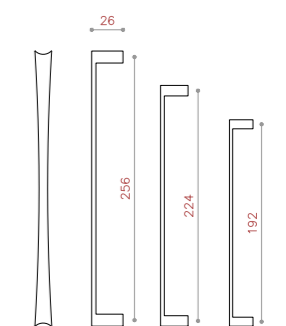

COLOR: PVD / CP / COFFEE*/ MAB-MATT*
SIZE: 128/160/192/224

CODE:R250

COLOR: PVD*/ CP / MAB-MATT*/ MSN
SIZE: 128/160/192/224

CODE:R400

COLOR: PVD / CP / COFFEE*/ MAB-MATT*
SIZE: 160/192/224/256

CODE:R500

COLOR: PVD / CP / COFFEE*/ MAB-MATT*
SIZE: 160/192/224