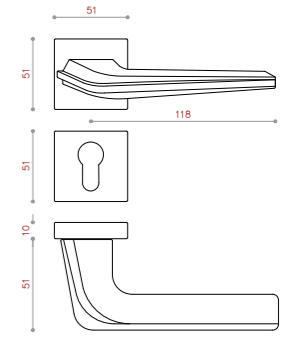

CODE:LX0031

COLOR: BR-PVD / SN / BLACK / GRAY