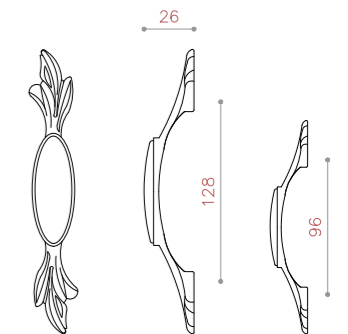

CODE:1054

COLOR: PVD / COFFEE / MAB-MATT*
SIZE: 96/128

TOUCH OF BEAUTY
& QUALITY

MADE IN IRAN

CODE:1055

COLOR: PVD+GOLD / COFFEE+GOLD* / MAB-MATT+RED

SIZE: 96/128

CODE:1066