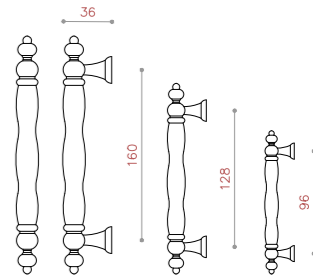

CODE:1079

COLOR: PVD* / CP* / COFFEE* / MAB-MATT*
SIZE: 96/128

CODE:1080

COLOR: PVD*/ CP*/ COFFEE*/ MAB-MATT*
SIZE: 96/128

CODE:1081

COLOR: PVD / CP*/ COFFEE*/ MAB-MATT*
SIZE: 96/128

CODE:1082

COLOR: PVD / CP*/ COFFEE / MAB-MATT*
SIZE: 96/128

CODE:1083

COLOR: PVD / MSN / COFFEE*/ CP / BLACK
SIZE: 128/192/256

CODE:1084

COLOR: PVD / MSN /COFFEE* / CP
SIZE: 128/192/256

CODE:1085

COLOR: PVD / MSN / COFFEE / CP
SIZE: 128/192/256

CODE:1086

COLOR: PVD / CP / COFFEE*/ MSN
SIZE: 96/128/160

CODE:1087

COLOR: PVD / MSN*/ COFFEE /MAB-MATT*
SIZE: 128/160/192

CODE:1093

NEW

COLOR: PVD / CP / SN / BLACK / BRASS / BSN
SIZE: 128/192/256

CODE:1094

NEW

COLOR: PVD / CP / SN / BLACK / BRASS / BSN
SIZE: 128/192