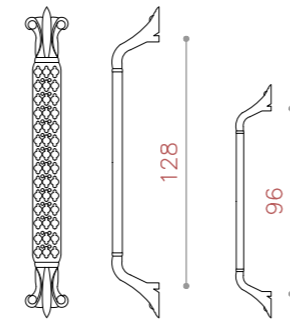

CODE:1076

COLOR: PVD* / CP* / COFFEE* / MAB-MATT*
SIZE: 128

CODE:1076

COLOR: PVD / CP* / COFFEE / MAB-MATT*
SIZE: KNOB

CODE:1077

COLOR: PVD / CP* / COFFEE* / MAB-MATT*
SIZE: 96-128/160-192

CODE:1078

COLOR: PVD* / CP* / COFFEE* / MAB-MATT*
SIZE: 96/128

CODE:1079

COLOR: PVD* / CP* / COFFEE* / MAB-MATT*
SIZE: 96/128

CODE:1080

COLOR: PVD*/ CP*/ COFFEE*/ MAB-MATT*
SIZE: 96/128

CODE:1081

COLOR: PVD / CP*/ COFFEE*/ MAB-MATT*
SIZE: 96/128

CODE:1082

COLOR: PVD / CP*/ COFFEE / MAB-MATT*
SIZE: 96/128

CODE:1083

COLOR: PVD / MSN / COFFEE*/ CP / BLACK
SIZE: 128/192/256

CODE:1084

COLOR: PVD / MSN /COFFEE* / CP
SIZE: 128/192/256

CODE:1085

COLOR: PVD / MSN / COFFEE / CP
SIZE: 128/192/256

CODE:1086

COLOR: PVD / CP / COFFEE*/ MSN
SIZE: 96/128/160