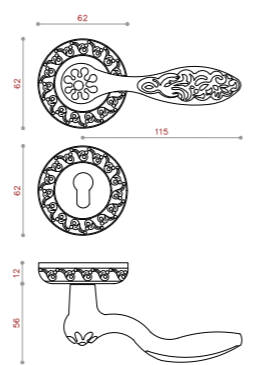

CODE:LX0021

COLOR: PVD / SN*/LRX / MAB-MATT *