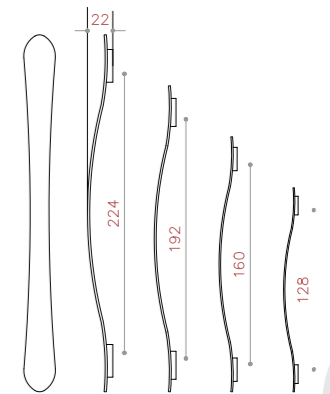

CODE:1083

COLOR: PVD / MSN / COFFEE*/ CP / BLACK
SIZE: 128/192/256

CODE:1084

COLOR: PVD / MSN /COFFEE* / CP
SIZE: 128/192/256

CODE:1085

COLOR: PVD / MSN / COFFEE / CP
SIZE: 128/192/256

CODE:1086

COLOR: PVD / CP / COFFEE*/ MSN
SIZE: 96/128/160

CODE:1087

COLOR: PVD / MSN*/ COFFEE /MAB-MATT*
SIZE: 128/160/192

CODE:1093

NEW

COLOR: PVD / CP / SN / BLACK / BRASS / BSN
SIZE: 128/192/256

CODE:1094

NEW

COLOR: PVD / CP / SN / BLACK / BRASS / BSN
SIZE: 128/192

CODE:1095

NEW

COLOR: PVD / CP / SN / BLACK / BRASS / BSN
SIZE: 128/192

CODE:S500

COLOR: PVD / MSN / COFFEE* / CP
SIZE: 160/192/224

CODE:T400

COLOR: PVD* / CP / MAB-MATT* / MSN
SIZE: 128/160/192/224

CODE:ZS200

COLOR: PVD / CP / MAB-MATT / MSN
SIZE: 96/160/224

CODE:A400

COLOR: PVD* / CP / COFFEE* / MAB-MATT*
SIZE: 128/160/224

10 YEARS
GUARANTEE

MADE IN IRAN

CODE:A500

COLOR: PVD*/ MSN / CP /COFFEE*
SIZE: 192/256/320