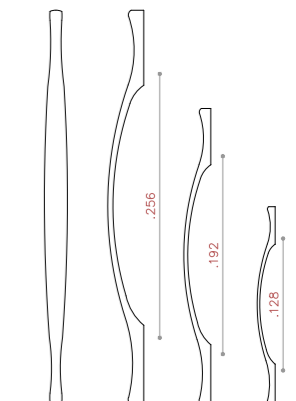

CODE:1036

COLOR: PVD / MSN* / COFFEE / MAB-MATT*
SIZE: 128/192

CODE:1037

COLOR: PVD / CP / COFFEE* / MAB-MATT
SIZE: 192/256/320

CODE:1041

COLOR: PVD / CP / MAB-MATT* / MSN / BLACK
SIZE: 128/192/256

10 YEARS GUARANTEE

MADE IN IRAN

CODE:1042

COLOR: PVD / CP / COFFEE / MAB-MATT*
SIZE: 192/224/256

CODE:1047

COLOR: PVD / CP / COFFEE*/ MAB-MATT*
SIZE: 128/160/192

CODE:1049

COLOR: PVD+GOLD / COFFEE+GOLD / MABMATT+RED
SIZE: KNOB