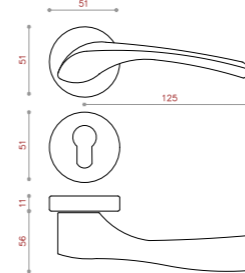

CODE:LX006

COLOR: PVD / SN / LRX / MAB-MATT*/BLACK