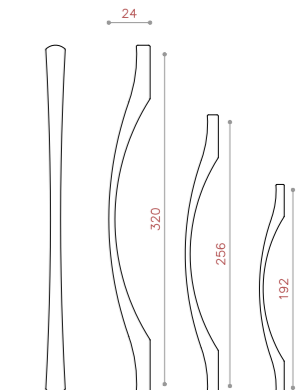

CODE:1030

COLOR: PVD / CP / MAB-MATT* / MSN* / BLACK
SIZE: 128/192/256/320

CODE:1034

COLOR: PVD / CP* / COFFEE / MAB-MATT*
SIZE: 128/192

CODE:1035

COLOR: PVD / MSN* / COFFEE / MAB-MATT
SIZE: 96/160

Door & Cabinet Hardware

CODE:1036

COLOR: PVD / MSN* / COFFEE / MAB-MATT*
SIZE: 128/192

CODE:1037

COLOR: PVD / CP / COFFEE* / MAB-MATT
SIZE: 192/256/320

CODE:1041

COLOR: PVD / CP / MAB-MATT* / MSN / BLACK
SIZE: 128/192/256

10 YEARS GUARANTEE