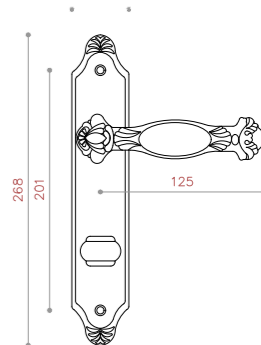

CODE:PL SE 0013

COLOR: PVD / SN* / LRX / MAB-MATT *