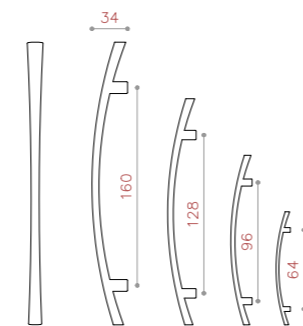

COLOR: PVD / CP / MAB-MATT / MSN
SIZE: 96/160/224

CODE:A400

COLOR: PVD* / CP / COFFEE* / MAB-MATT*
SIZE: 128/160/224

10 YEARS
GUARANTEE

MADE IN IRAN

CODE:A500

COLOR: PVD*/ MSN / CP /COFFEE*
SIZE: 192/256/320

CODE:A700

COLOR: PVD / CP / COFFEE*/ MAB-MATT*
SIZE: 128/192/256/320

CODE:R100

COLOR: PVD*/ CP / COFFEE*/ MAB-MATT*
SIZE: 96/128/160

CODE:R150

COLOR: PVD / CP / COFFEE*/ MAB-MATT*/ MSN
SIZE: 192/224/256

CODE:R200