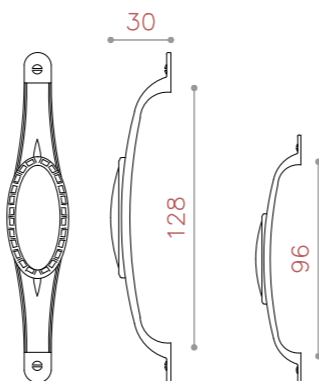

CODE:1050

COLOR: PVD+GOLD / COFFEE+GOLD*/ MABMATT+RED*
SIZE: 96/128