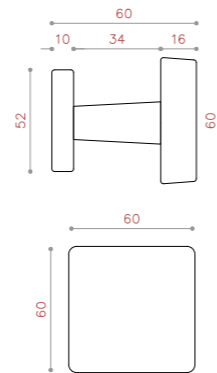

CODE:LX0024

COLOR: PVD*/ SN / LRX / MAB-MATT* / BR-PVD / BLACK / GRAY