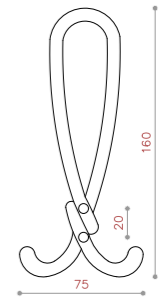

COLOR: PVD* / CP / MAB-MATT

SIZE: L/S

CODE:L700

COLOR: PVD* / CP / MAB-MATT*

SIZE: L/S

CODE:L800

COLOR: PVD* / CP / MAB-MATT*

SIZE: -