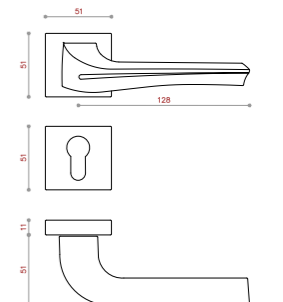

CODE:LX0017

COLOR: BR-PVD / SN-CP / LRX*/ MAB-MATT *