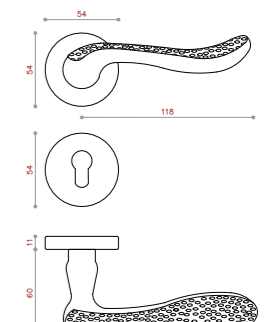

CODE:LX0012

COLOR: PVD / SN*/ LRX / MAB-MATT *