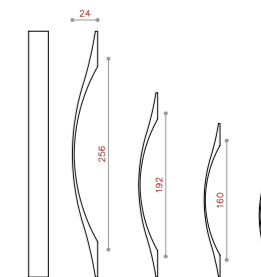

CODE:1002

COLOR: PVD* / CP / COFFEE* / MSN
SIZE: 128/160/192/256