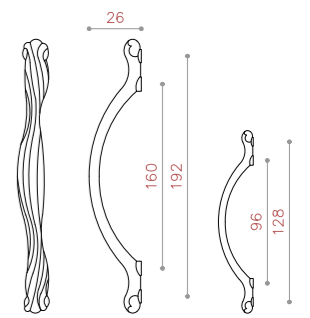

TOUCH OF BEAUTY
& QUALITY

MADE IN IRAN

CODE:1070

COLOR: PVD / CP / MAB-MATT* / MSN / BLACK
SIZE: 192/256/320

CODE:1071

COLOR: PVD / CP / COFFEE* / MAB-MATT* / BLACK
SIZE: 192/256/320

CODE:1074

COLOR: PVD / CP* / COFFEE / MAB-MATT*
SIZE: 160-192/224-256/288-320

CODE:1076

COLOR: PVD* / CP* / COFFEE* / MAB-MATT*
SIZE: 128

CODE:1076

COLOR: PVD / CP* / COFFEE / MAB-MATT*
SIZE: KNOB

CODE:1077

COLOR: PVD / CP* / COFFEE* / MAB-MATT*
SIZE: 96-128/160-192

CODE:1078

COLOR: PVD* / CP* / COFFEE* / MAB-MATT*
SIZE: 96/128