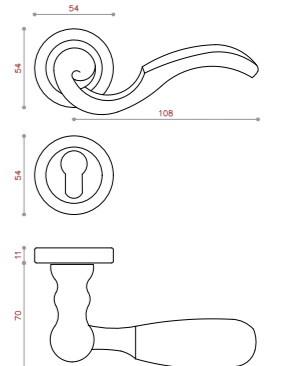

TOUCH OF BEAUTY
& QUALITY

MADE IN IRAN

3A PLUS

Door & Cabinet Hardware

CODE:LX0014

COLOR: PVD / SN-CP / LRX / MAB-MATT *