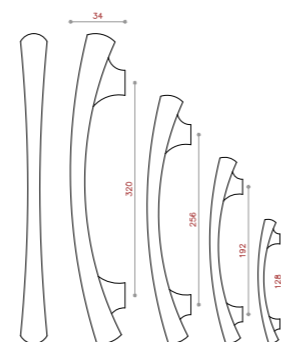

CODE:1083

COLOR: PVD / MSN / COFFEE*/ CP / BLACK
SIZE: 128/192/256

CODE:1084

COLOR: PVD / MSN /COFFEE* / CP
SIZE: 128/192/256

CODE:1085

COLOR: PVD / MSN / COFFEE / CP
SIZE: 128/192/256

CODE:1086

COLOR: PVD / CP / COFFEE*/ MSN
SIZE: 96/128/160

CODE:1095

NEW

COLOR: PVD / CP / SN / BLACK / BRASS / BSN
SIZE: 128/192

CODE:S500

COLOR: PVD / MSN / COFFEE* / CP
SIZE: 160/192/224

CODE:T400

COLOR: PVD* / CP / MAB-MATT* / MSN
SIZE: 128/160/192/224

CODE:ZS200

COLOR: PVD / CP / MAB-MATT / MSN
SIZE: 96/160/224

CODE:A400

COLOR: PVD* / CP / COFFEE* / MAB-MATT*
SIZE: 128/160/224

10 YEARS
GUARANTEE

MADE IN IRAN

CODE:A500

COLOR: PVD*/ MSN / CP /COFFEE*
SIZE: 192/256/320

CODE:A700

COLOR: PVD / CP / COFFEE*/ MAB-MATT*
SIZE: 128/192/256/320

CODE:R100

COLOR: PVD*/ CP / COFFEE*/ MAB-MATT*
SIZE: 96/128/160

CODE:R150

COLOR: PVD / CP / COFFEE*/ MAB-MATT*/ MSN
SIZE: 192/224/256

CODE:R200