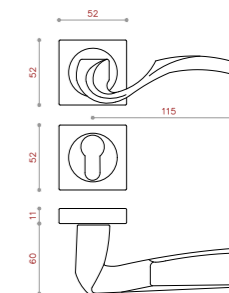

MADE IN IRAN

TOUCH OF BEAUTY
& QUALITY

MADE IN IRAN

**DOOR
HANDLES
SERIES**

www.3aplus-co.com

CODE:LX001

COLOR: PVD / SN-CP / LRX* / MAB-MATT *

CODE:LX002