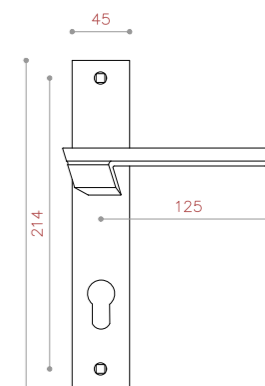

CODE:PL002

COLOR: BR-PVD / SN / LRX* / MAB-MATT*