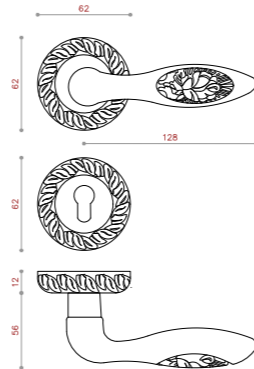

CODE:LX0019

COLOR: PVD / SN*/LRX / MAB-MATT *