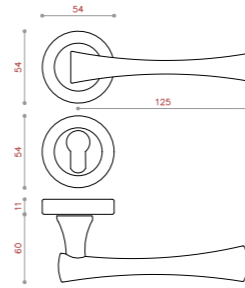

CODE:LX005

COLOR: PVD / SN-CP / LRX*/ MAB-MATT*/BLACK