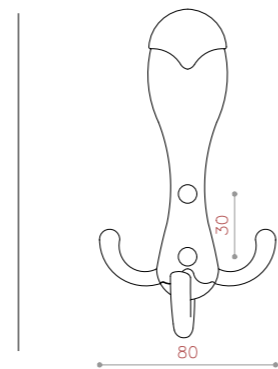

CODE:L930

COLOR: PVD / CP / BLACK

SIZE: L/S

HOOK
PRODUCTS

www.3aplus-co.com

MADE IN IRAN