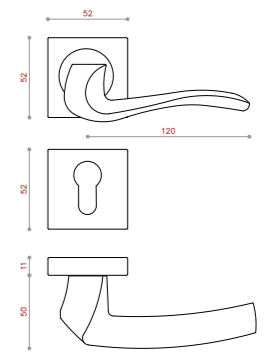

CODE:LX0010

COLOR: PVD / SN-CP / LRX / MAB-MATT *