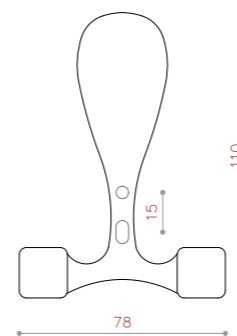

HOOK
SERIES

CODE:L100

COLOR: PVD / CP / MAB-MATT* / BLACK

SIZE: -

CODE:L200

COLOR: PVD / CP / MAB-MATT* / BLACK

SIZE: -

CODE:L300