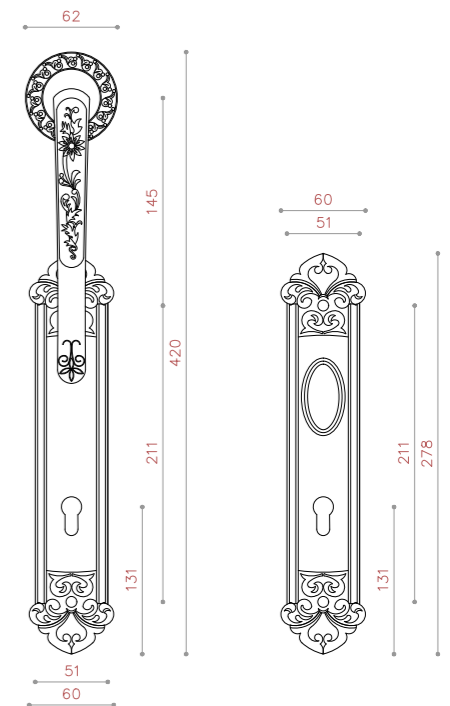

CODE:VITA

COLOR: PVD / LRX / MAB-MATT*