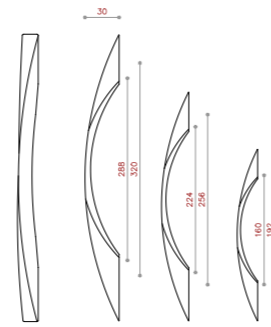

CODE:1023

COLOR: PVD / CP / COFFEE*/ MAB-MATT*
SIZE: 192/224/256

CODE:1024

COLOR: PVD / CP / COFFEE*/ MAB-MATT*
SIZE: 160/192/256/320

CODE:1025

COLOR: PVD/ CP / COFFEE / MAB-MATT*
SIZE: 160-192/224-256/288-320