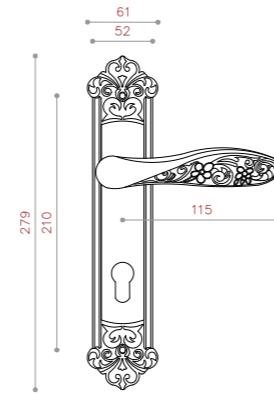

CODE:PL0023

COLOR: PVD / SN* / LRX / MAB-MATT*