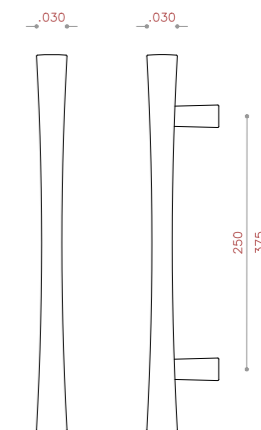

CODE:H40

COLOR: PVD* / SN / CP* / LRX / MAB-MATT *
SIZE: 250