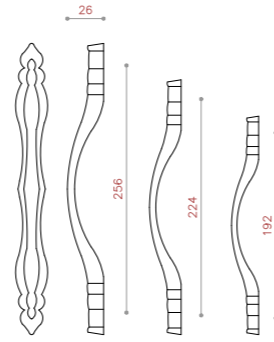

CODE:1036

COLOR: PVD / MSN* / COFFEE / MAB-MATT*
SIZE: 128/192

CODE:1037

COLOR: PVD / CP / COFFEE* / MAB-MATT
SIZE: 192/256/320

CODE:1041

COLOR: PVD / CP / MAB-MATT* / MSN / BLACK
SIZE: 128/192/256

10 YEARS GUARANTEE

MADE IN IRAN

CODE:1042

COLOR: PVD / CP / COFFEE / MAB-MATT*
SIZE: 192/224/256

CODE:1047

COLOR: PVD / CP / COFFEE*/ MAB-MATT*
SIZE: 128/160/192

CODE:1049

COLOR: PVD+GOLD / COFFEE+GOLD / MABMATT+RED
SIZE: KNOB