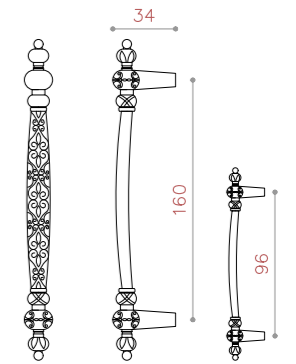

CODE:1023

COLOR: PVD / CP / COFFEE*/ MAB-MATT*
SIZE: 192/224/256

CODE:1024

COLOR: PVD / CP / COFFEE*/ MAB-MATT*
SIZE: 160/192/256/320

CODE:1025

COLOR: PVD/ CP / COFFEE / MAB-MATT*
SIZE: 160-192/224-256/288-320

CODE:1030

COLOR: PVD / CP / MAB-MATT* / MSN* / BLACK
SIZE: 128/192/256/320

CODE:1034

COLOR: PVD / CP* / COFFEE / MAB-MATT*
SIZE: 128/192

CODE:1035

COLOR: PVD / MSN* / COFFEE / MAB-MATT
SIZE: 96/160

Door & Cabinet Hardware

CODE:1036

COLOR: PVD / MSN* / COFFEE / MAB-MATT*
SIZE: 128/192

CODE:1037

COLOR: PVD / CP / COFFEE* / MAB-MATT
SIZE: 192/256/320

CODE:1041

COLOR: PVD / CP / MAB-MATT* / MSN / BLACK
SIZE: 128/192/256

10 YEARS GUARANTEE