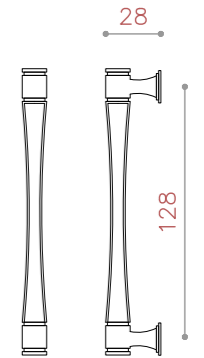

NEW PRODUCT

CODE:1093

COLOR: PVD / CP / SN / BLACK / BRASS / BSN
 SIZE: KNOB/ 128/192/256

CODE:1093

COLOR: PVD / CP / SN / BLACK / BRASS / BSN
 SIZE: KNOB

CODE:1094

COLOR: PVD / CP / SN / BLACK / BRASS / BSN
 SIZE: 128/192

NEW PRODUCT

CODE:1095

COLOR: PVD / SN / CP / BLACK / BRASS / BSN
 SIZE: 128/192

CODE:LX0034

COLOR: BLACK-PVD / SN-CP / LRX-BLACK

TOUCH OF BEAUTY
 & QUALITY

MADE IN IRAN

DOOR HANDLES SERIES