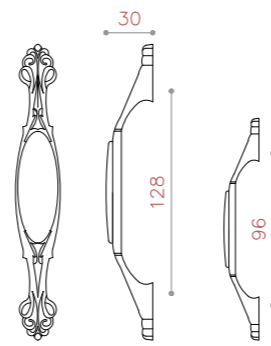

CODE:1054

COLOR: PVD / COFFEE / MAB-MATT*
SIZE: 96/128

TOUCH OF BEAUTY
& QUALITY

MADE IN IRAN

CODE:1055

COLOR: PVD+GOLD / COFFEE+GOLD* / MAB-MATT+RED

SIZE: 96/128

CODE:1066