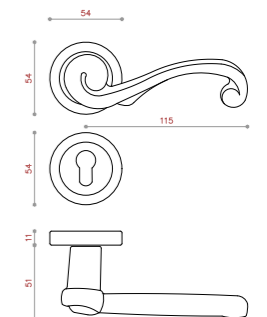

CODE:LX009

COLOR: PVD / SN*/ LRX / MAB-MATT *