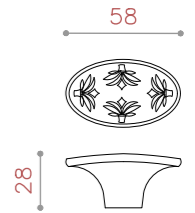

COLOR: PVD / CP / COFFEE* / MAB-MATT*

SIZE: 128/192/256

CODE:1067

COLOR: PVD / CP / COFFEE* / MAB-MATT*

SIZE: 96/160

CODE:1069

COLOR: PVD / CP / COFFEE / MAB-MATT*

SIZE: 160/192/224/256

TOUCH OF BEAUTY
& QUALITY

MADE IN IRAN

CODE:1070

COLOR: PVD / CP / MAB-MATT* / MSN / BLACK
SIZE: 192/256/320

CODE:1071

COLOR: PVD / CP / COFFEE* / MAB-MATT* / BLACK
SIZE: 192/256/320

CODE:1074

COLOR: PVD / CP* / COFFEE / MAB-MATT*
SIZE: 160-192/224-256/288-320

CODE:1076

COLOR: PVD* / CP* / COFFEE* / MAB-MATT*
SIZE: 128

CODE:1076

COLOR: PVD / CP* / COFFEE / MAB-MATT*
SIZE: KNOB

CODE:1077

COLOR: PVD / CP* / COFFEE* / MAB-MATT*
SIZE: 96-128/160-192

CODE:1078

COLOR: PVD* / CP* / COFFEE* / MAB-MATT*
SIZE: 96/128