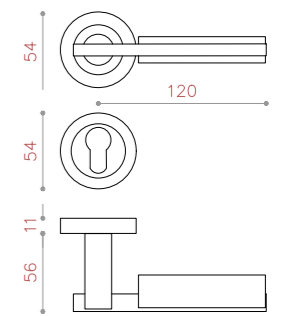

CODE:LX0034

COLOR: BLACK-PVD / SN-CP / LRX-BLACK

NEW