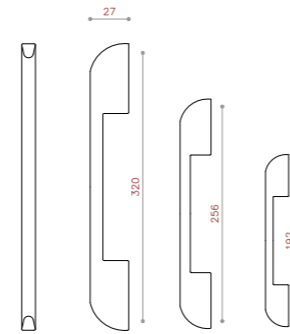

TOUCH OF BEAUTY
& QUALITY

MADE IN IRAN

CODE:1070

COLOR: PVD / CP / MAB-MATT* / MSN / BLACK
SIZE: 192/256/320

CODE:1071

COLOR: PVD / CP / COFFEE* / MAB-MATT* / BLACK
SIZE: 192/256/320

CODE:1074

COLOR: PVD / CP* / COFFEE / MAB-MATT*
SIZE: 160-192/224-256/288-320