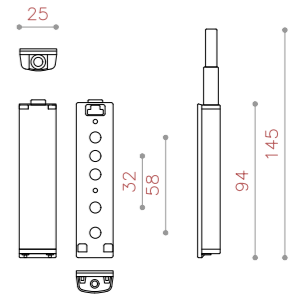

COLOR: GRAY

SIZE: -

CODE:MG20

COLOR: SILVER

SIZE: -

CODE:LT

COLOR: CP/ SN / BLACK

SIZE: 720/800/900