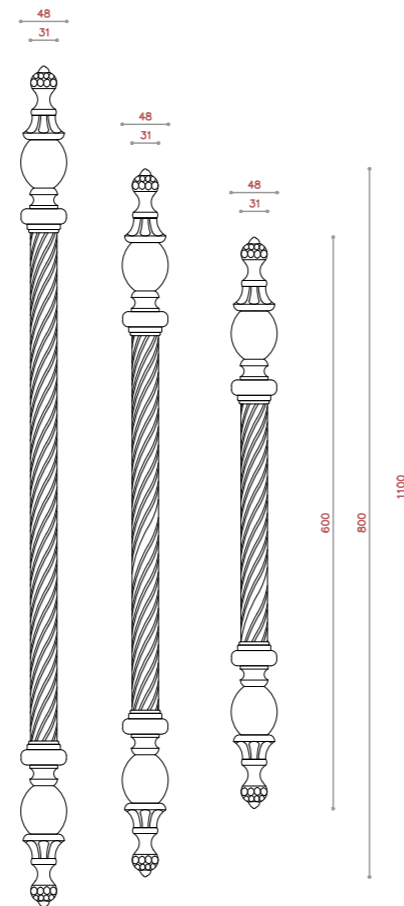

CODE:H80

COLOR: PVD / LRX / MAB-MATT*

SIZE: 400/600/800

MATERIAL: BRASS