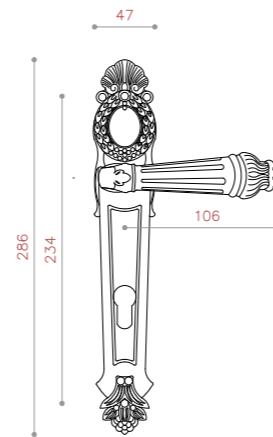

CODE:PL007

COLOR: PVD / SN*/ LRX / MAB-MATT *