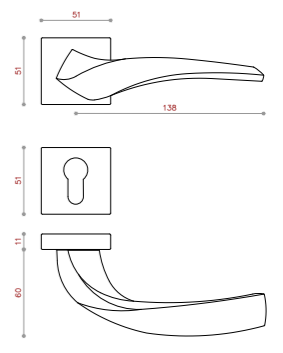

CODE:LX0015

COLOR: PVD / SN / LRX / MAB-MATT* / BLACK / GRAY