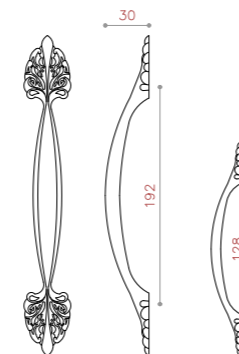

CODE:1023

COLOR: PVD / CP / COFFEE*/ MAB-MATT*
SIZE: 192/224/256

CODE:1024

COLOR: PVD / CP / COFFEE*/ MAB-MATT*
SIZE: 160/192/256/320

CODE:1025

COLOR: PVD/ CP / COFFEE / MAB-MATT*
SIZE: 160-192/224-256/288-320

CODE:1030

COLOR: PVD / CP / MAB-MATT* / MSN* / BLACK
SIZE: 128/192/256/320

CODE:1034

COLOR: PVD / CP* / COFFEE / MAB-MATT*
SIZE: 128/192

CODE:1035

COLOR: PVD / MSN* / COFFEE / MAB-MATT
SIZE: 96/160

Door & Cabinet Hardware