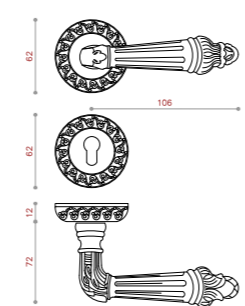

CODE:LX007

COLOR: PVD / SN*/ LRX / MAB-MATT *