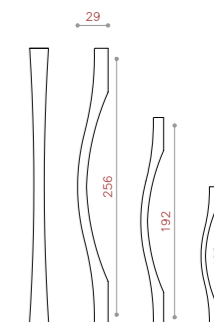

CABINET HANDLES
SERIES

www.3aplus-co.com

CODE:1002

COLOR: PVD* / CP / COFFEE* / MSN
SIZE: 128/160/192/256

CODE:1004

COLOR: PVD / CP / MAB-MATT* / MSN
SIZE: 128/192/256

CODE:1005

COLOR: PVD / CP / MAB-MATT* / MSN
SIZE: 128/192/256