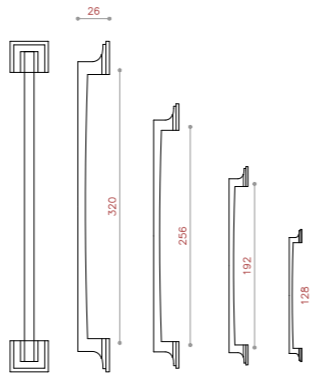

CODE:1030

COLOR: PVD / CP / MAB-MATT* / MSN* / BLACK
SIZE: 128/192/256/320