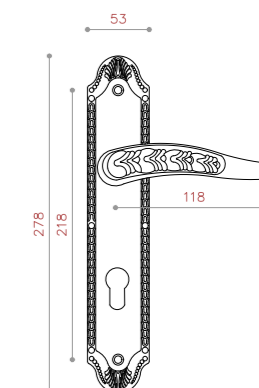

CODE:PL0022

COLOR: PVD / SN*/LRX / MAB-MATT*