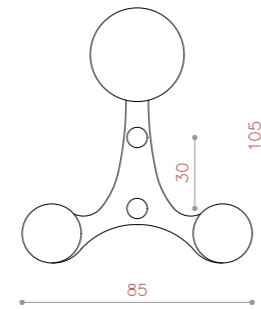

CODE:L100

COLOR: PVD / CP / MAB-MATT* / BLACK

SIZE: -