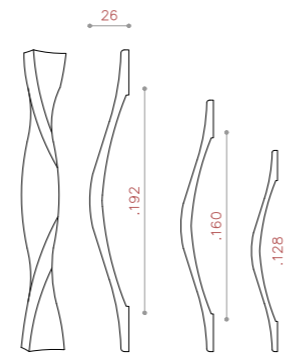

CODE:R1500

COLOR: PVD*/ CP / COFFEE*/ MAB-MATT*
SIZE: 128/160/192