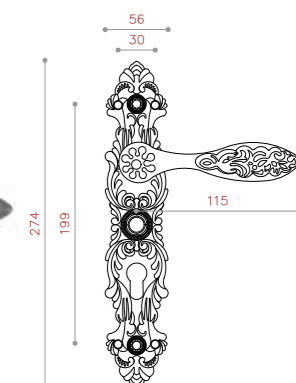

CODE:PL0021

COLOR: PVD / SN*/LRX / MAB-MATT*