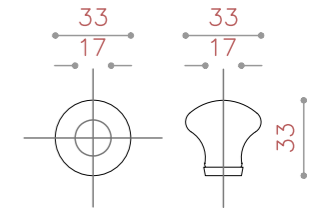

CODE:ECO CERAMIC

COLOR: WHITE/BLUE / RED /GRAIN
SIZE: KNOB