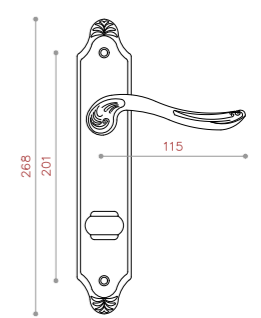

CODE:PL SE 004

COLOR: PVD / SN* / LRX / MAB-MATT *