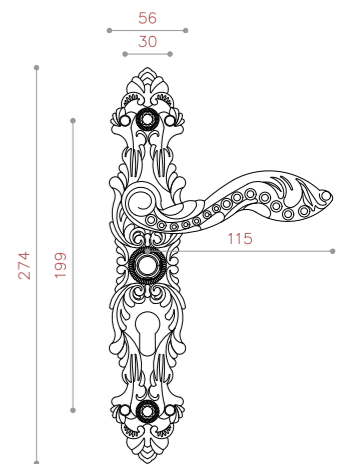

CODE:PL0018

COLOR: PVD / SN*/ LRX / MAB-MATT *