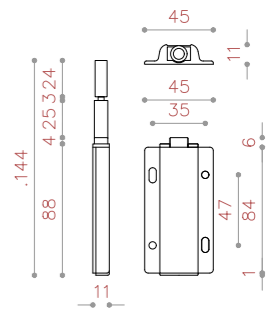

COLOR: GRAY

SIZE: -

CODE:MG20

COLOR: SILVER

SIZE: -

CODE:LT

COLOR: CP/ SN / BLACK

SIZE: 720/800/900

NOTE:

A series of horizontal dotted lines for writing notes, spanning the width of the page.