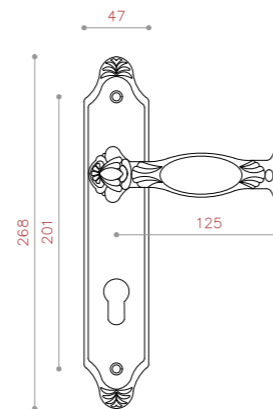

CODE:PL0013

COLOR: PVD / SN*/ LRX / MAB-MATT *