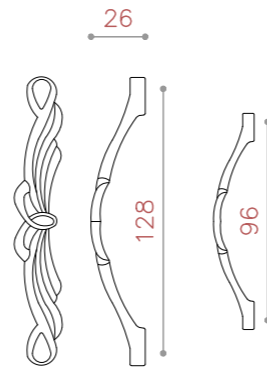

CODE:1080

COLOR: PVD*/ CP*/ COFFEE*/ MAB-MATT*
SIZE: 96/128