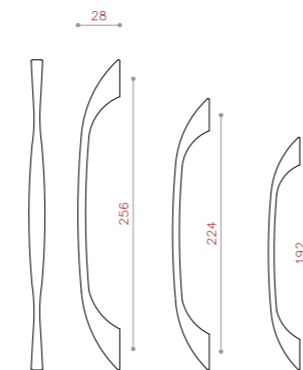

COLOR: PVD / CP / MAB-MATT / MSN
SIZE: 96/160/224

CODE:A400

COLOR: PVD* / CP / COFFEE* / MAB-MATT*
SIZE: 128/160/224

10 YEARS
GUARANTEE

MADE IN IRAN

CODE:A500

COLOR: PVD*/ MSN / CP /COFFEE*
SIZE: 192/256/320

CODE:A700

COLOR: PVD / CP / COFFEE*/ MAB-MATT*
SIZE: 128/192/256/320

CODE:R100

COLOR: PVD*/ CP / COFFEE*/ MAB-MATT*
SIZE: 96/128/160

CODE:R150

COLOR: PVD / CP / COFFEE*/ MAB-MATT*/ MSN
SIZE: 192/224/256

CODE:R200