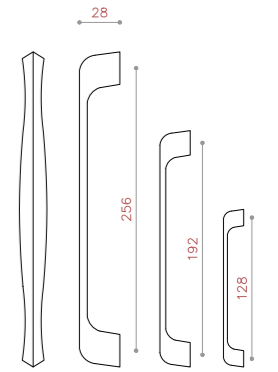

CODE:1079

COLOR: PVD* / CP* / COFFEE* / MAB-MATT*
SIZE: 96/128

CODE:1080

COLOR: PVD*/ CP*/ COFFEE*/ MAB-MATT*
SIZE: 96/128

CODE:1081

COLOR: PVD / CP*/ COFFEE*/ MAB-MATT*
SIZE: 96/128

CODE:1082

COLOR: PVD / CP*/ COFFEE / MAB-MATT*
SIZE: 96/128

CODE:1083

COLOR: PVD / MSN / COFFEE*/ CP / BLACK
SIZE: 128/192/256

CODE:1084

COLOR: PVD / MSN /COFFEE* / CP
SIZE: 128/192/256

CODE:1085

COLOR: PVD / MSN / COFFEE / CP
SIZE: 128/192/256

CODE:1086

COLOR: PVD / CP / COFFEE*/ MSN
SIZE: 96/128/160