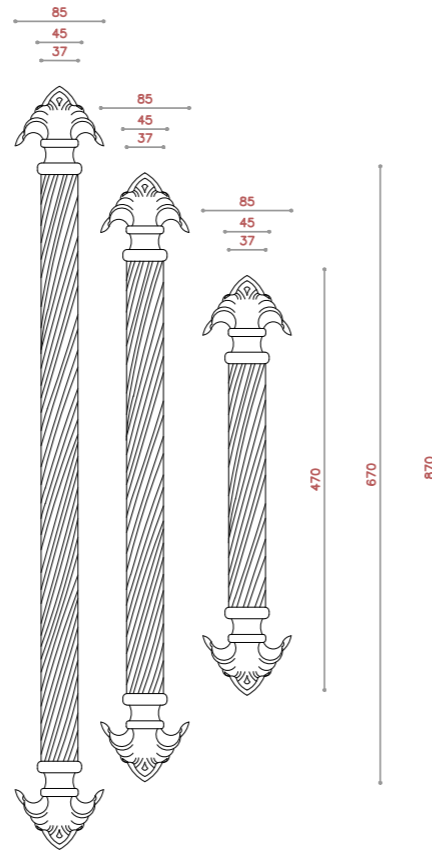

CODE:H40

COLOR: PVD* / SN / CP* / LRX / MAB-MATT *
SIZE: 250

CODE:H50

COLOR: PVD / CP / LRX / MAB-MATT *
SIZE: 240

CODE:H70

COLOR: PVD / LRX / MAB-MATT*

SIZE: 400/600/800

MATERIAL: BRASS