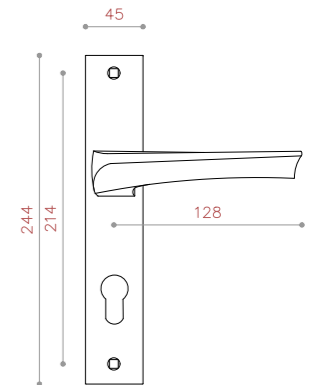

CODE:PL0017

COLOR: BR-PVD / SN-CP / LRX*/ MAB-MATT *