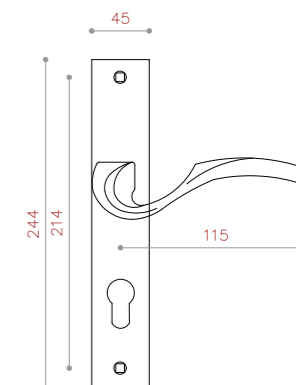

DOOR HANDLES SERIES

www.3aplus-co.com

CODE:PL001

COLOR: BR-PVD / PVD / SN-CP / LRX* / MAB-MATT*