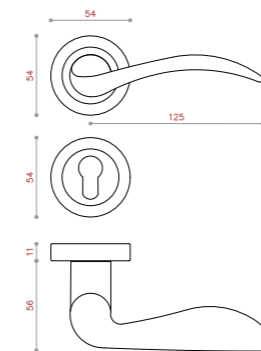

CODE:LX0026

COLOR: PVD / SN / LRX /MAB-MATT* / BLACK