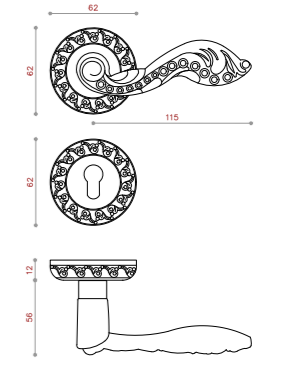

CODE:LX0018

COLOR: PVD / SN*/ LRX / MAB-MATT *