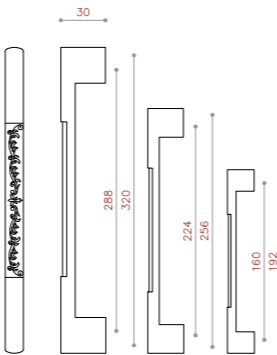

TOUCH OF BEAUTY
& QUALITY

MADE IN IRAN

CODE:1070

COLOR: PVD / CP / MAB-MATT* / MSN / BLACK
SIZE: 192/256/320

CODE:1071

COLOR: PVD / CP / COFFEE* / MAB-MATT* / BLACK
SIZE: 192/256/320

CODE:1074

COLOR: PVD / CP* / COFFEE / MAB-MATT*
SIZE: 160-192/224-256/288-320