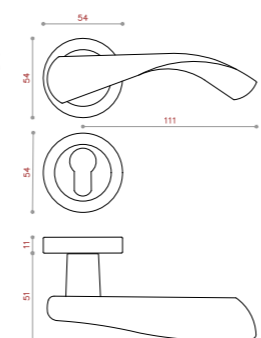

CODE:LX0028

COLOR: PVD / SN / LRX / MAB-MATT*