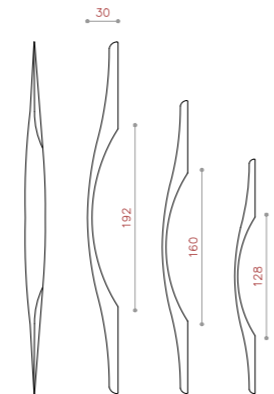

MADE IN IRAN

CODE:1042

COLOR: PVD / CP / COFFEE / MAB-MATT*
SIZE: 192/224/256

CODE:1047

COLOR: PVD / CP / COFFEE*/ MAB-MATT*
SIZE: 128/160/192

CODE:1049

COLOR: PVD+GOLD / COFFEE+GOLD / MABMATT+RED
SIZE: KNOB