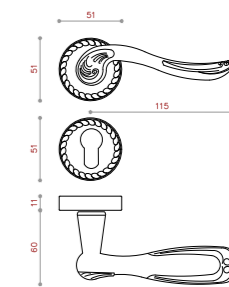

CODE:LX004

COLOR: PVD / SN*/ LRX / MAB-MATT *