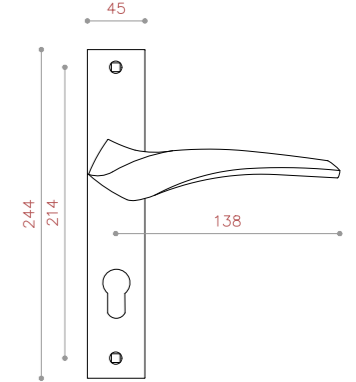

CODE:PL0015

COLOR: PVD / SN / LRX / MAB-MATT *