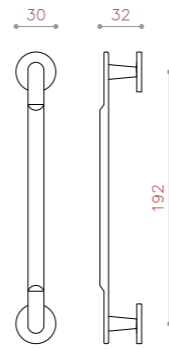

NEW PRODUCT

CODE:1093

COLOR: PVD / CP / SN / BLACK / BRASS / BSN
 SIZE: KNOB/ 128/192/256

CODE:1093

COLOR: PVD / CP / SN / BLACK / BRASS / BSN
 SIZE: KNOB

CODE:1094

COLOR: PVD / CP / SN / BLACK / BRASS / BSN
 SIZE: 128/192