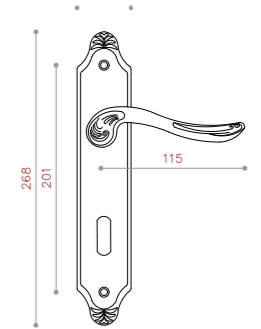

ROOM HANDLES
SERIES

www.3aplus-co.com

CODE:PL KEY 004

COLOR: PVD / SN* / LRX / MAB-MATT *